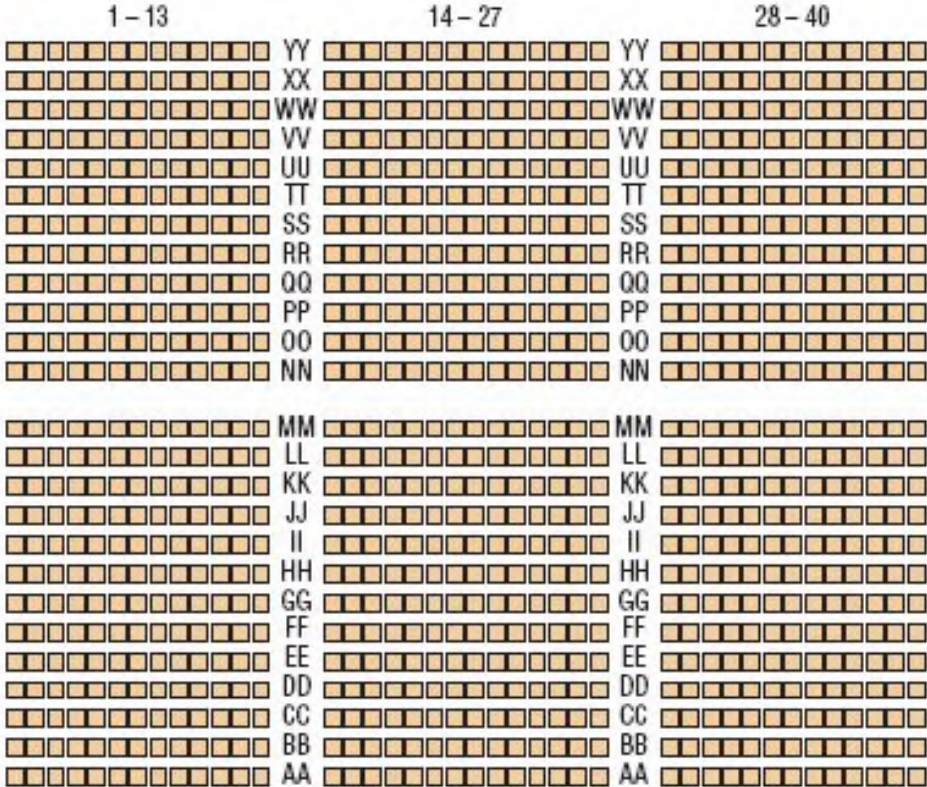

WREST POINT ENTERTAINMENT CENTRE

Plenary Hall

Tasman Room

STAGE

Wrest Point Showroom

Wrest Point Showroom Cabaret Seating

Wrest Point Showroom Theatre Seating