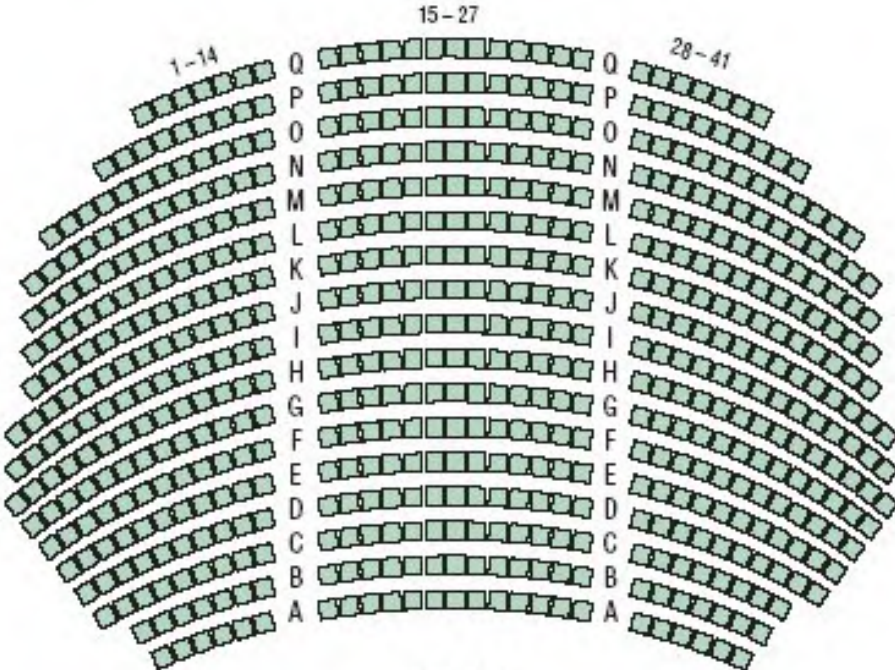

WREST POINT ENTERTAINMENT CENTRE

Plenary Hall

Tasman Room

STAGE

Wrest Point Showroom

Wrest Point Showroom Cabaret Seating

Wrest Point Showroom Theatre Seating