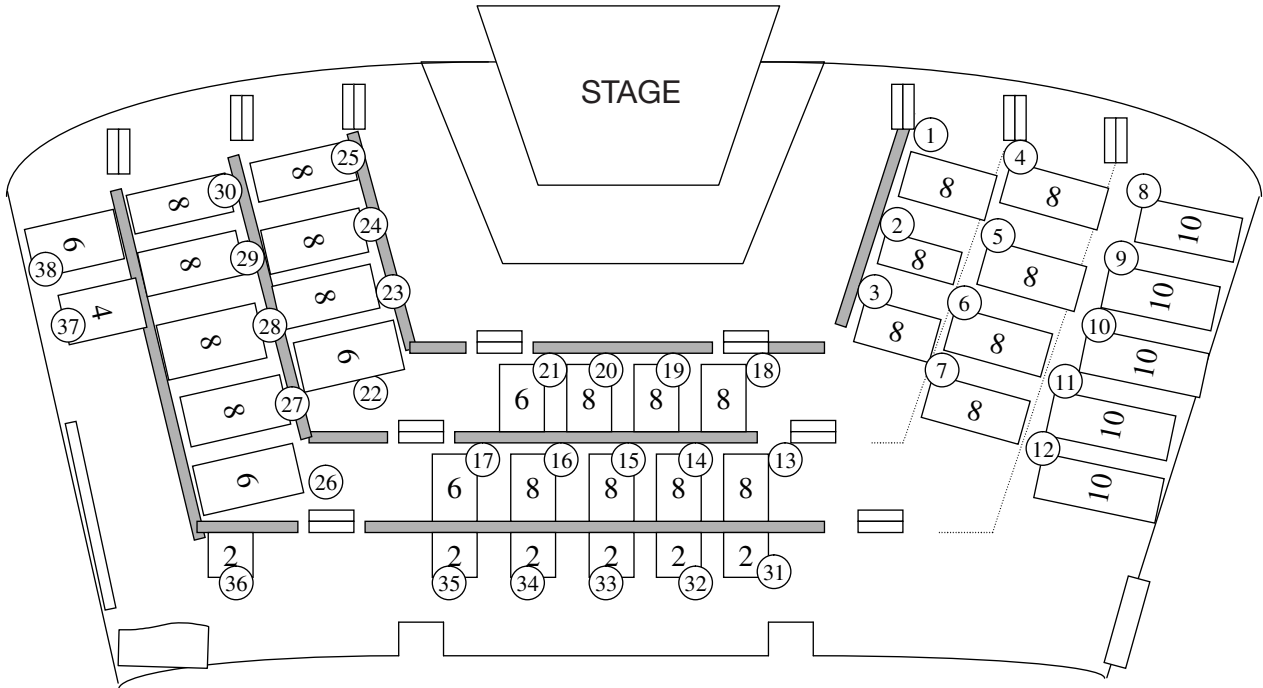

WREST POINT ENTERTAINMENT CENTRE

Plenary Hall

Tasman Room

STAGE

Wrest Point Showroom

Wrest Point Showroom Cabaret Seating

Wrest Point Showroom Theatre Seating