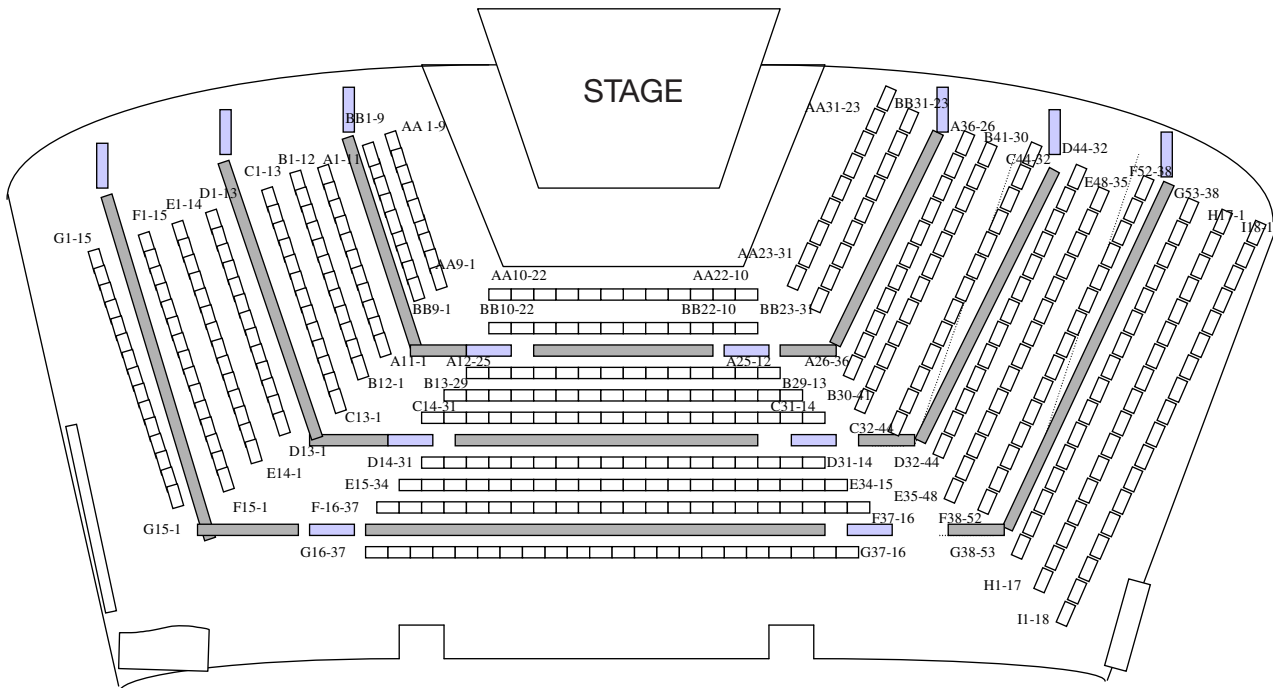

WREST POINT ENTERTAINMENT CENTRE

Plenary Hall

Tasman Room

STAGE

Wrest Point Showroom

Wrest Point Showroom Cabaret Seating

Wrest Point Showroom Theatre Seating